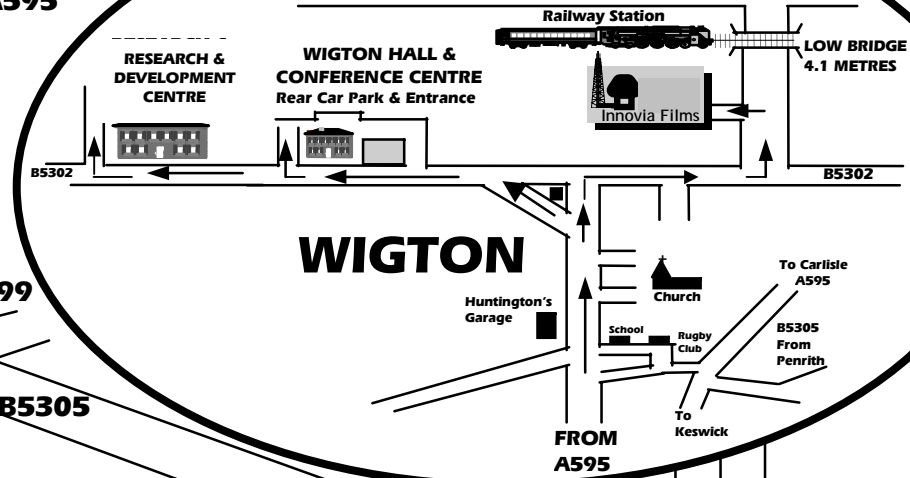

PASS THROUGH SEBERGHAM

B5305

Junction 41

M6 SOUTH
To Manchester
Airport

PENRITH

To
Glasgow
Airport
A74

To
Newcastle
Airport
A69

M6
NORTH

Workington - A596 - Carlisle

WIGTON

FROM A595

To Carlisle A595

B5305 From Penrith

Church

School

Rugby Club